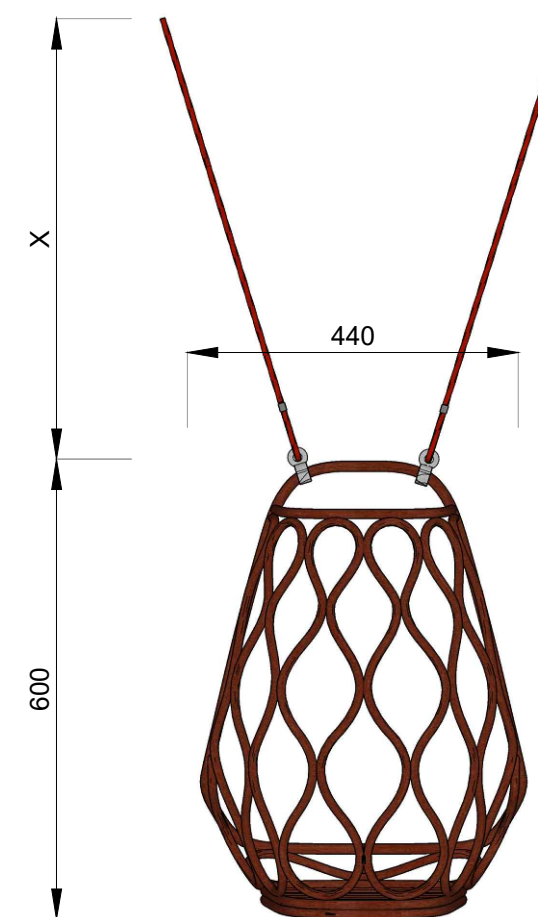

BALLARAT
PERSPECTIVE VIEW
 SCALE 1:10 @ A3

BALLARAT
TOP VIEW
 SCALE 1:10 @ A3

BALLARAT
FRONT ELEVATION
 SCALE 1:10 @ A3

BALLARAT
SIDE ELEVATION
 SCALE 1:10 @ A3

BALLARAT
SIDE ELEVATION
 SCALE 1:10 @ A3

X= VARIES

BALLARAT

CATEGORY: SWING SET

BL-01

FALL HEIGHT: N/A
 SOFTFALL AREA: N/A
 AGE: 4+
 SPACE RQD (INC. SF) : N/A

NOTES :

ALL MEASUREMENTS ARE APPROXIMATE DUE TO VARYING SIZES OF NATURAL MATERIALS. PLEASE ADVISE OF SPECIFIC REQUIREMENTS TO BE ACCOMMODATED