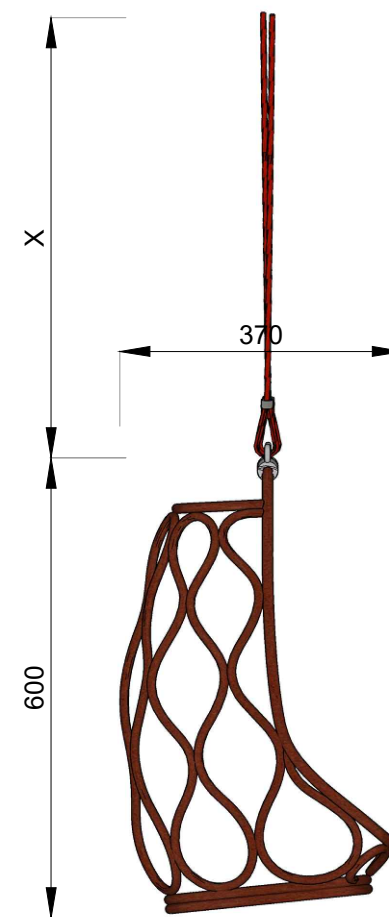

BALLARAT
PERSPECTIVE VIEW
 SCALE 1:10 @ A3

BALLARAT
TOP VIEW
 SCALE 1:10 @ A3

BALLARAT
FRONT ELEVATION
 SCALE 1:10 @ A3

BALLARAT
SIDE ELEVATION
 SCALE 1:10 @ A3

BALLARAT
SIDE ELEVATION
 SCALE 1:10 @ A3

X= VARIES

BALLARAT

CATEGORY: SWING SET

BL-01

FALL HEIGHT: N/A
 SOFTFALL AREA: N/A
 AGE: 4+
 SPACE RQD (INC. SF) : N/A

NOTES :

ALL MEASUREMENTS ARE APPROXIMATE DUE TO VARYING SIZES OF NATURAL MATERIALS. PLEASE ADVISE OF SPECIFIC REQUIREMENTS TO BE ACCOMMODATED