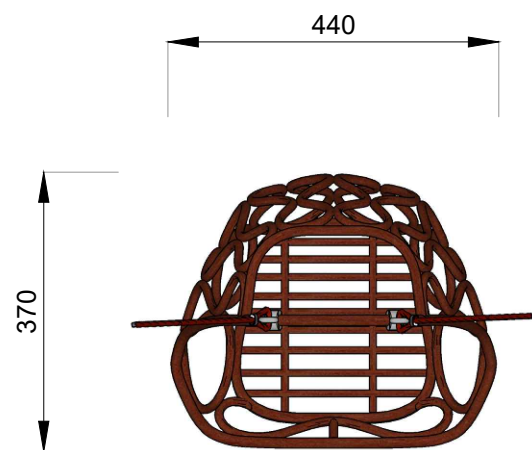

BALLARAT
PERSPECTIVE VIEW
 SCALE 1:10 @ A3

BALLARAT
TOP VIEW
 SCALE 1:10 @ A3

BALLARAT
FRONT ELEVATION
 SCALE 1:10 @ A3

BALLARAT
SIDE ELEVATION
 SCALE 1:10 @ A3

BALLARAT
SIDE ELEVATION
 SCALE 1:10 @ A3

X= VARIES

BALLARAT

CATEGORY: SWING SET

BL-01

FALL HEIGHT: N/A
 SOFTFALL AREA: N/A
 AGE: 4+
 SPACE RQD (INC. SF) : N/A

NOTES :

ALL MEASUREMENTS ARE APPROXIMATE DUE TO VARYING SIZES OF NATURAL MATERIALS. PLEASE ADVISE OF SPECIFIC REQUIREMENTS TO BE ACCOMMODATED