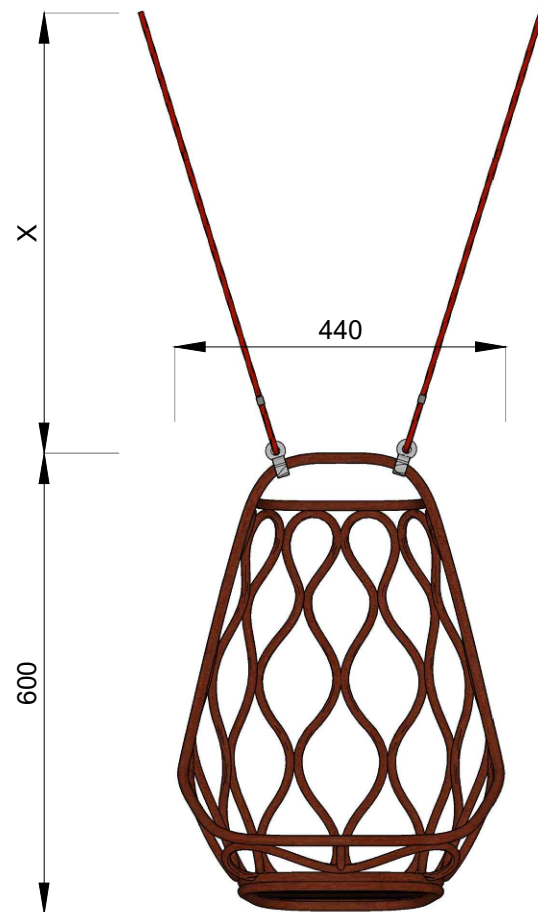

BALLARAT
PERSPECTIVE VIEW
 SCALE 1:10 @ A3

BALLARAT
TOP VIEW
 SCALE 1:10 @ A3

BALLARAT
FRONT ELEVATION
 SCALE 1:10 @ A3

BALLARAT
SIDE ELEVATION
 SCALE 1:10 @ A3

BALLARAT
SIDE ELEVATION
 SCALE 1:10 @ A3

X= VARIES

BALLARAT

CATEGORY: SWING SET

BL-01

FALL HEIGHT: N/A
 SOFTFALL AREA: N/A
 AGE: 4+
 SPACE RQD (INC. SF) : N/A

NOTES :

ALL MEASUREMENTS ARE APPROXIMATE DUE TO VARYING SIZES OF NATURAL MATERIALS. PLEASE ADVISE OF SPECIFIC REQUIREMENTS TO BE ACCOMMODATED