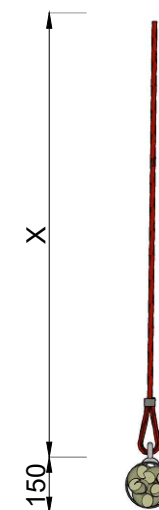

DERBY
PERSPECTIVE VIEW
 SCALE 1:20 @ A3

DERBY
TOP VIEW
 SCALE 1:20 @ A3

DERBY
FRONT ELEVATION
 SCALE 1:20 @ A3

X=VARIES

DERBY
SIDE ELEVATION
 SCALE 1:20 @ A3

NATURE PLAYGROUNDS USE RECYCLED AND RECLAIMED NATURAL PRODUCTS FOR MOST OF OUR HANDCRAFTED PRODUCTS. THIS MAY RESULT IN VARIATION IN SIZE, TEXTURE, APPEARANCE ETC. NATURAL PLAYGROUNDS WILL NOT BE HELD RESPONSIBLE FOR NATURALLY OCCURRING VARIATIONS IN PRODUCTS. WRITTEN PERMISSION MUST BE OBTAINED FROM NATURE PLAYGROUNDS PTY LTD TO USE, DISTRIBUTE, COPY OR REPLICATE WHOLE OR PART OF THIS PRODUCT

DERBY

CATEGORY: SWING SET

DB-01

FALL HEIGHT: N/A
 SOFTFALL AREA: N/A
 AGE: 4+
 SPACE RQD (INC. SF) : N/A

NOTES :

ALL MEASUREMENTS ARE APPROXIMATE DUE TO VARYING SIZES OF NATURAL MATERIALS. PLEASE ADVISE OF SPECIFIC REQUIREMENTS TO BE ACCOMMODATED