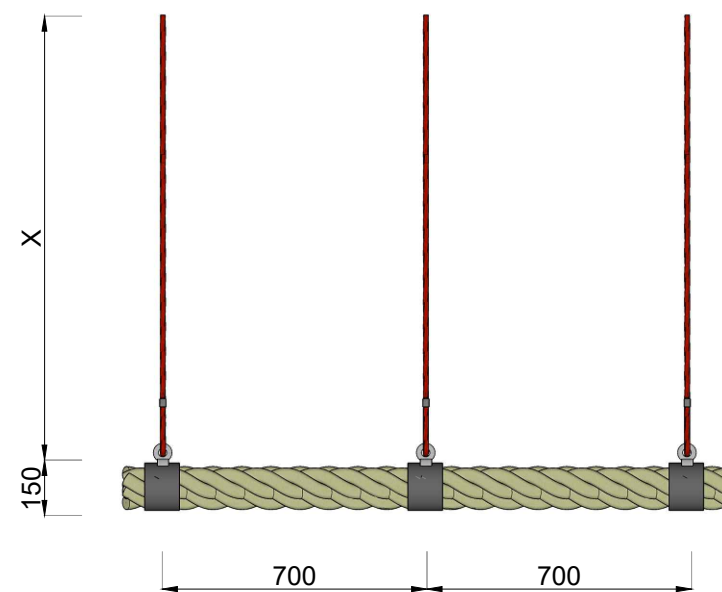

DERBY
PERSPECTIVE VIEW
 SCALE 1:20 @ A3

DERBY
TOP VIEW
 SCALE 1:20 @ A3

DERBY
FRONT ELEVATION
 SCALE 1:20 @ A3

X=VARIES

DERBY
SIDE ELEVATION
 SCALE 1:20 @ A3

NATURE PLAYGROUNDS USE RECYCLED AND RECLAIMED NATURAL PRODUCTS FOR MOST OF OUR HANDCRAFTED PRODUCTS. THIS MAY RESULT IN VARIATION IN SIZE, TEXTURE, APPEARANCE ETC. NATURAL PLAYGROUNDS WILL NOT BE HELD RESPONSIBLE FOR NATURALLY OCCURRING VARIATIONS IN PRODUCTS. WRITTEN PERMISSION MUST BE OBTAINED FROM NATURE PLAYGROUNDS PTY LTD TO USE, DISTRIBUTE, COPY OR REPLICATE WHOLE OR PART OF THIS PRODUCT

DERBY

CATEGORY: SWING SET

DB-01

FALL HEIGHT: N/A
 SOFTFALL AREA: N/A
 AGE: 4+
 SPACE RQD (INC. SF) : N/A

NOTES :

ALL MEASUREMENTS ARE APPROXIMATE DUE TO VARYING SIZES OF NATURAL MATERIALS. PLEASE ADVISE OF SPECIFIC REQUIREMENTS TO BE ACCOMMODATED