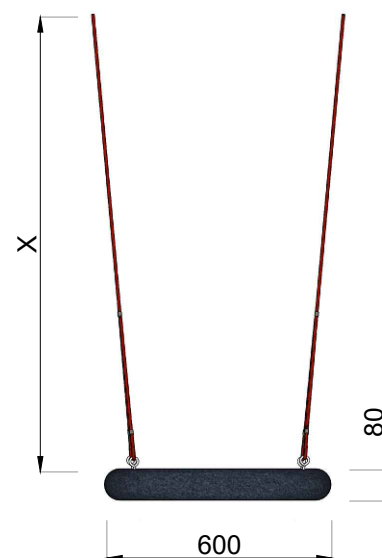

ESPERANCE
PERSPECTIVE VIEW
SCALE 1:20 @ A3

ESPERANCE
TOP VIEW
SCALE 1:20 @ A3

ESPERANCE
FRONT ELEVATION
SCALE 1:20 @ A3

ESPERANCE
SIDE ELEVATION
SCALE 1:20 @ A3

NATURE PLAYGROUNDS USE RECYCLED AND RECLAIMED NATURAL PRODUCTS FOR MOST OF OUR HANDCRAFTED PRODUCTS. THIS MAY RESULT IN VARIATION IN SIZE, TEXTURE, APPEARANCE ETC. NATURAL PLAYGROUNDS WILL NOT BE HELD RESPONSIBLE FOR NATURALLY OCCURRING VARIATIONS IN PRODUCTS. WRITTEN PERMISSION MUST BE OBTAINED FROM NATURE PLAYGROUNDS PTY LTD TO USE, DISTRIBUTE, COPY OR REPLICATE WHOLE OR PART OF THIS PRODUCT

ESPERANCE

CATEGORY: SWING SET

EP-01

FALL HEIGHT: N/A
SOFTFALL AREA: N/A
AGE: 4+
SPACE RQD (INC. SF) : N/A

NOTES :

ALL MEASUREMENTS ARE APPROXIMATE DUE TO VARYING SIZES OF NATURAL MATERIALS. PLEASE ADVISE OF SPECIFIC REQUIREMENTS TO BE ACCOMMODATED