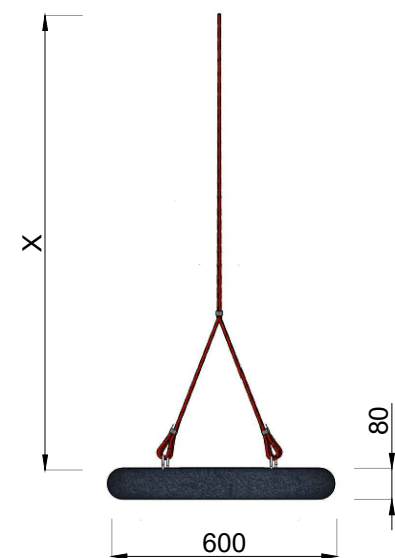

ESPERANCE
PERSPECTIVE VIEW
SCALE 1:20 @ A3

ESPERANCE
TOP VIEW
SCALE 1:20 @ A3

ESPERANCE
FRONT ELEVATION
SCALE 1:20 @ A3

ESPERANCE
SIDE ELEVATION
SCALE 1:20 @ A3

NATURE PLAYGROUNDS USE RECYCLED AND RECLAIMED NATURAL PRODUCTS FOR MOST OF OUR HANDCRAFTED PRODUCTS. THIS MAY RESULT IN VARIATION IN SIZE, TEXTURE, APPEARANCE ETC. NATURAL PLAYGROUNDS WILL NOT BE HELD RESPONSIBLE FOR NATURALLY OCCURRING VARIATIONS IN PRODUCTS. WRITTEN PERMISSION MUST BE OBTAINED FROM NATURE PLAYGROUNDS PTY LTD TO USE, DISTRIBUTE, COPY OR REPLICATE WHOLE OR PART OF THIS PRODUCT

ESPERANCE

CATEGORY: SWING SET

EP-01

FALL HEIGHT: N/A
SOFTFALL AREA: N/A
AGE: 4+
SPACE RQD (INC. SF) : N/A

NOTES :

ALL MEASUREMENTS ARE APPROXIMATE DUE TO VARYING SIZES OF NATURAL MATERIALS. PLEASE ADVISE OF SPECIFIC REQUIREMENTS TO BE ACCOMMODATED