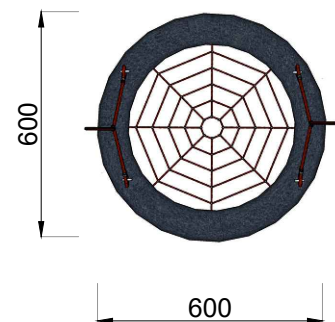

ESPERANCE
PERSPECTIVE VIEW
SCALE 1:20 @ A3

ESPERANCE
TOP VIEW
SCALE 1:20 @ A3

ESPERANCE
FRONT ELEVATION
SCALE 1:20 @ A3

ESPERANCE
SIDE ELEVATION
SCALE 1:20 @ A3

NATURE PLAYGROUNDS USE RECYCLED AND RECLAIMED NATURAL PRODUCTS FOR MOST OF OUR HANDCRAFTED PRODUCTS. THIS MAY RESULT IN VARIATION IN SIZE, TEXTURE, APPEARANCE ETC. NATURAL PLAYGROUNDS WILL NOT BE HELD RESPONSIBLE FOR NATURALLY OCCURRING VARIATIONS IN PRODUCTS. WRITTEN PERMISSION MUST BE OBTAINED FROM NATURE PLAYGROUNDS PTY LTD TO USE, DISTRIBUTE, COPY OR REPLICATE WHOLE OR PART OF THIS PRODUCT

ESPERANCE

CATEGORY: SWING SET

EP-01

FALL HEIGHT: N/A
SOFTFALL AREA: N/A
AGE: 4+
SPACE RQD (INC. SF) : N/A

NOTES :

ALL MEASUREMENTS ARE APPROXIMATE DUE TO VARYING SIZES OF NATURAL MATERIALS. PLEASE ADVISE OF SPECIFIC REQUIREMENTS TO BE ACCOMMODATED