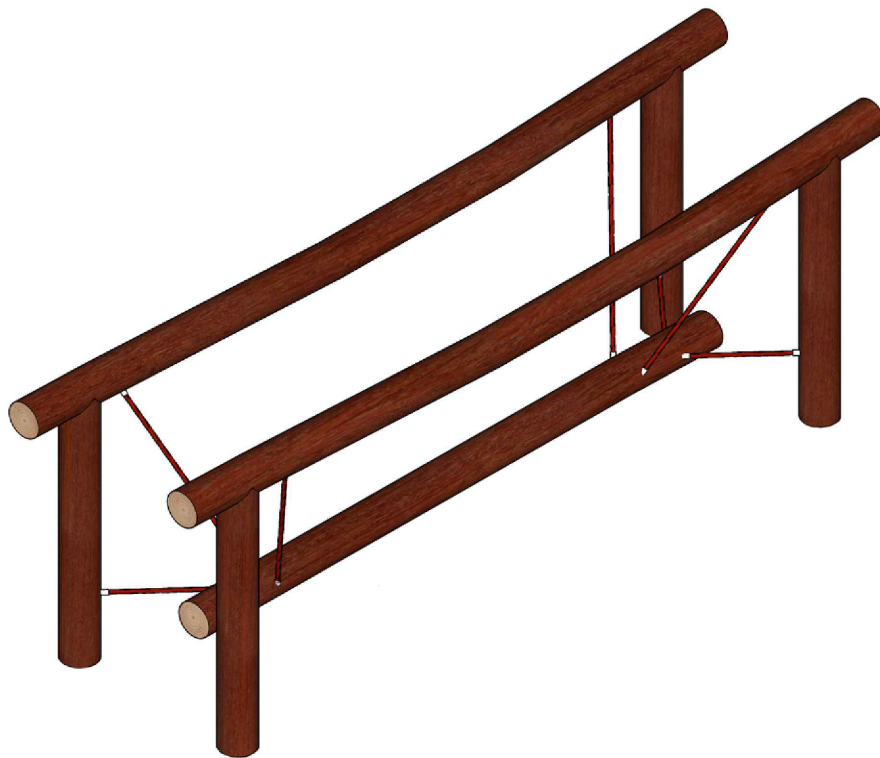

PRODUCT SHEET

SCALE 1:40

5200

2650

SOFTFALL

SCALE 1:40

NATURE PLAYGROUNDS USE RECYCLED AND RECLAIMED NATURAL PRODUCTS FOR MOST OF OUR HANDCRAFTED PRODUCTS. THIS MAY RESULT IN VARIATION IN SIZE, TEXTURE, APPEARANCE ETC. NATURAL PLAYGROUNDS WILL NOT BE HELD RESPONSIBLE FOR NATURALLY OCCURRING VARIATIONS IN PRODUCTS. WRITTEN PERMISSION MUST BE OBTAINED FROM NATURE PLAYGROUNDS PTY LTD TO USE, DISTRIBUTE, COPY OR REPLICATE WHOLE OR PART OF THIS PRODUCT. ALL MEASUREMENTS ARE APPROXIMATE DUE TO VARYING SIZES OF NATURAL MATERIALS. PLEASE ADVISE OF SPECIFIC REQUIREMENTS TO BE ACCOMMODATED.

NPB-0001

TANAMI

CATEGORY : BALANCING

DIMENSION : 950 x 3600mm

FALL HEIGHT : 850mm

SPACE RQD : 2.65 x 5.2m

08 9374 0573

PO Box 3111 MIDLAND
Western Australia 6056