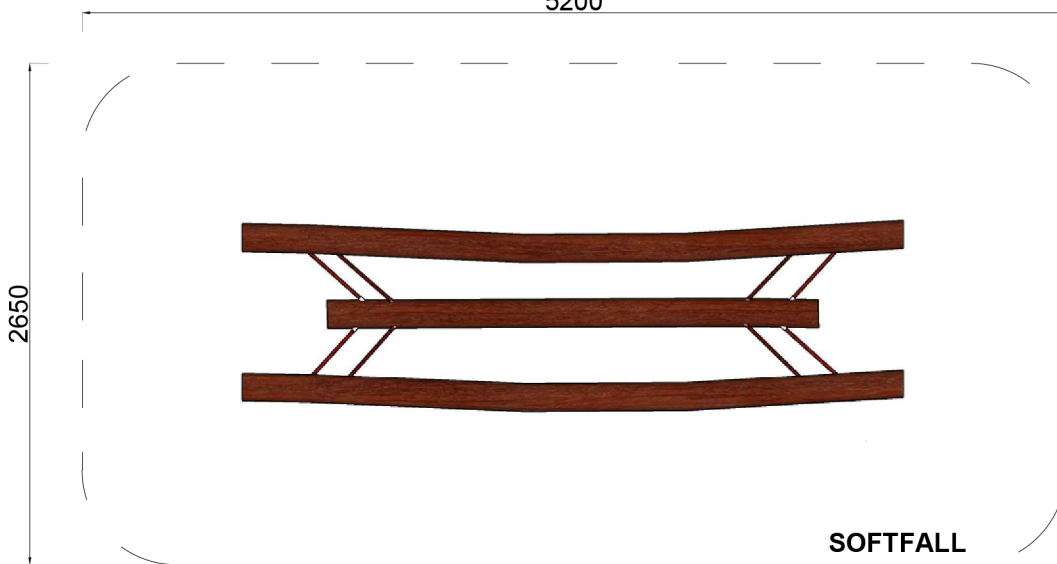

PRODUCT SHEET

SCALE 1:40

5200

2650

SOFTFALL

SCALE 1:40

NATURE PLAYGROUNDS USE RECYCLED AND RECLAIMED NATURAL PRODUCTS FOR MOST OF OUR HANDCRAFTED PRODUCTS. THIS MAY RESULT IN VARIATION IN SIZE, TEXTURE, APPEARANCE ETC. NATURAL PLAYGROUNDS WILL NOT BE HELD RESPONSIBLE FOR NATURALLY OCCURRING VARIATIONS IN PRODUCTS. WRITTEN PERMISSION MUST BE OBTAINED FROM NATURE PLAYGROUNDS PTY LTD TO USE, DISTRIBUTE, COPY OR REPLICATE WHOLE OR PART OF THIS PRODUCT. ALL MEASUREMENTS ARE APPROXIMATE DUE TO VARYING SIZES OF NATURAL MATERIALS. PLEASE ADVISE OF SPECIFIC REQUIREMENTS TO BE ACCOMMODATED.

NPB-0001

TANAMI

CATEGORY : BALANCING

DIMENSION : 950 x 3600mm

FALL HEIGHT : 850mm

SPACE RQD : 2.65 x 5.2m

08 9374 0573

PO Box 3111 MIDLAND
Western Australia 6056