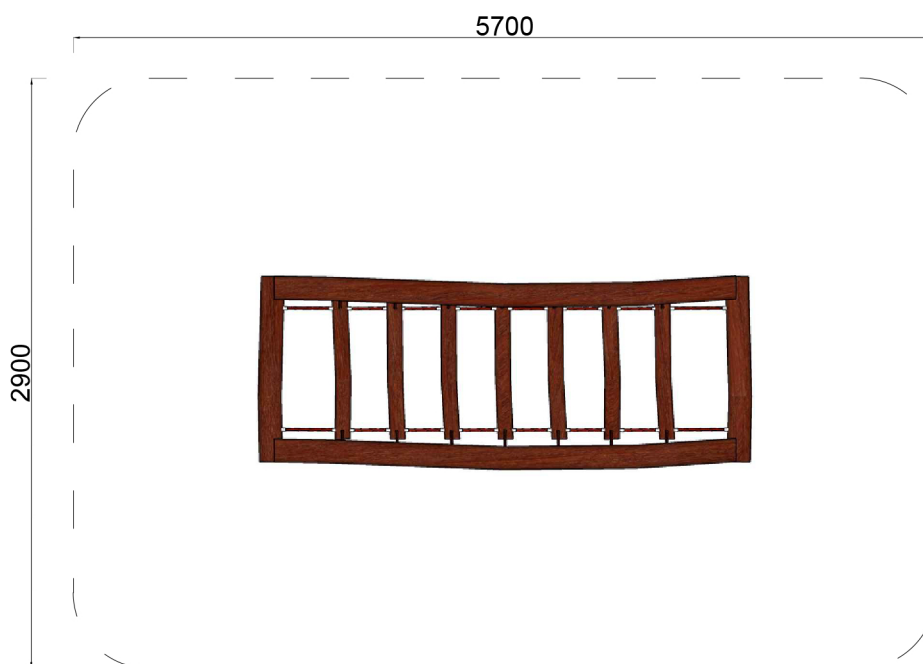

SCALE 1:50

SCALE 1:50

NATURE PLAYGROUNDS USE RECYCLED AND RECLAIMED NATURAL PRODUCTS FOR MOST OF OUR HANDCRAFTED PRODUCTS. THIS MAY RESULT IN VARIATION IN SIZE, TEXTURE, APPEARANCE ETC. NATURAL PLAYGROUNDS WILL NOT BE HELD RESPONSIBLE FOR NATURALLY OCCURRING VARIATIONS IN PRODUCTS. WRITTEN PERMISSION MUST BE OBTAINED FROM NATURE PLAYGROUNDS PTY LTD TO USE, DISTRIBUTE, COPY OR REPLICATE WHOLE OR PART OF THIS PRODUCT. ALL MEASUREMENTS ARE APPROXIMATE DUE TO VARYING SIZES OF NATURAL MATERIALS. PLEASE ADVISE OF SPECIFIC REQUIREMENTS TO BE ACCOMMODATED.

NPB-0003

SIMPSON

CATEGORY : BALANCING

DIMENSION : 1200 x 3000mm

FALL HEIGHT : 1300mm

SPACE RQD : 5.7 x 3.9m

08 9374 0573

PO Box 3111 MIDLAND
Western Australia 6056
info@natureplaygrounds.com.au
www.natureplaygrounds.com.au