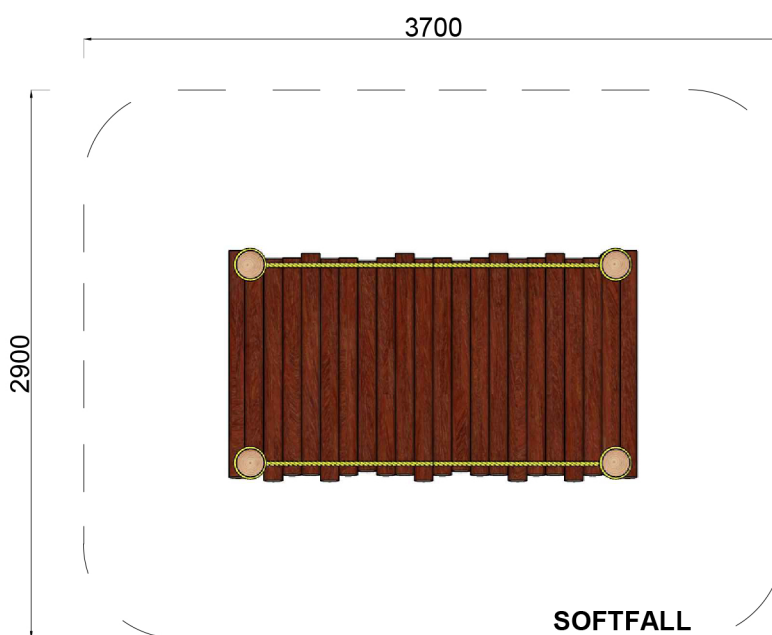

SCALE 1:50

SCALE 1:40

NATURE PLAYGROUNDS USE RECYCLED AND RECLAIMED NATURAL PRODUCTS FOR MOST OF OUR HANDCRAFTED PRODUCTS. THIS MAY RESULT IN VARIATION IN SIZE, TEXTURE, APPEARANCE ETC. NATURAL PLAYGROUNDS WILL NOT BE HELD RESPONSIBLE FOR NATURALLY OCCURRING VARIATIONS IN PRODUCTS. WRITTEN PERMISSION MUST BE OBTAINED FROM NATURE PLAYGROUNDS PTY LTD TO USE, DISTRIBUTE, COPY OR REPLICATE WHOLE OR PART OF THIS PRODUCT. ALL MEASUREMENTS ARE APPROXIMATE DUE TO VARYING SIZES OF NATURAL MATERIALS. PLEASE ADVISE OF SPECIFIC REQUIREMENTS TO BE ACCOMMODATED.

NPB-0004

TIRARI

CATEGORY : BALANCING

DIMENSION : 2150 x 1300mm

FALL HEIGHT : 850mm

SPACE RQD : 3700 x 2900mm

08 9374 0573

PO Box 3111 MIDLAND
Western Australia 6056

info@natureplaygrounds.com.au
www.natureplaygrounds.com.au

1 OF 1

A4