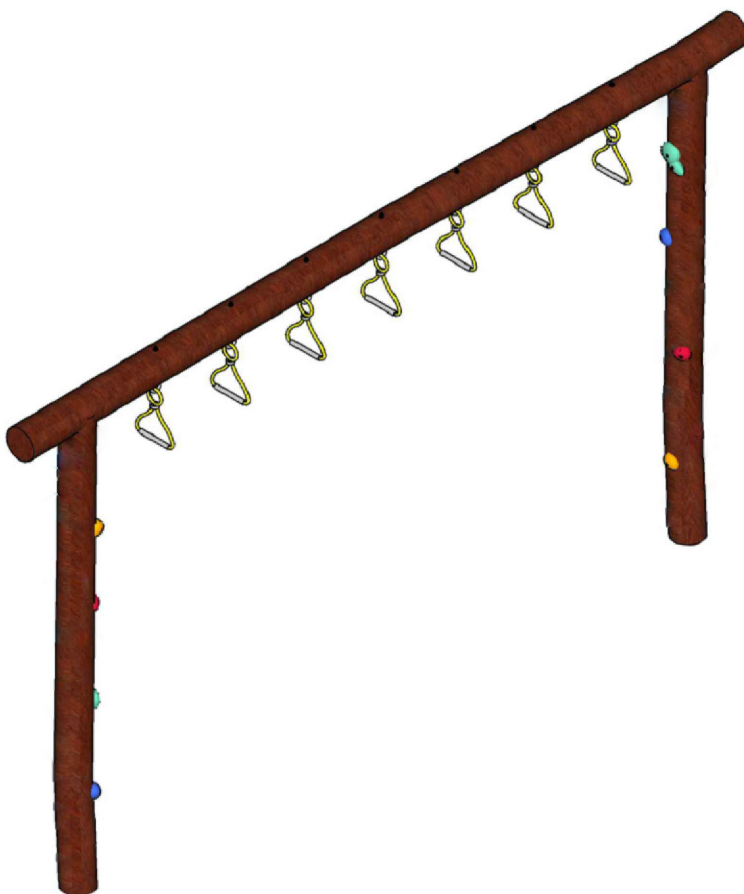

PRODUCT SHEET

SCALE 1:75

SCALE 1:75

NATURE PLAYGROUNDS USE RECYCLED AND RECLAIMED NATURAL PRODUCTS FOR MOST OF OUR HANDCRAFTED PRODUCTS. THIS MAY RESULT IN VARIATION IN SIZE, TEXTURE, APPEARANCE ETC. NATURAL PLAYGROUNDS WILL NOT BE HELD RESPONSIBLE FOR NATURALLY OCCURRING VARIATIONS IN PRODUCTS. WRITTEN PERMISSION MUST BE OBTAINED FROM NATURE PLAYGROUNDS PTY LTD TO USE, DISTRIBUTE, COPY OR REPLICATE WHOLE OR PART OF THIS PRODUCT. ALL MEASUREMENTS ARE APPROXIMATE DUE TO VARYING SIZES OF NATURAL MATERIALS. PLEASE ADVISE OF SPECIFIC REQUIREMENTS TO BE ACCOMMODATED.

NPBC-0024

CYCAS

CATEGORY : CLIMBING

DIMENSION : 4000 x 150mm

FALL HEIGHT : 3000mm (MAX)

SPACE RQD : 5850 x 3000mm

08 9374 0573

PO Box 3111 MIDLAND
Western Australia 6056
info@natureplaygrounds.com.au
www.natureplaygrounds.com.au