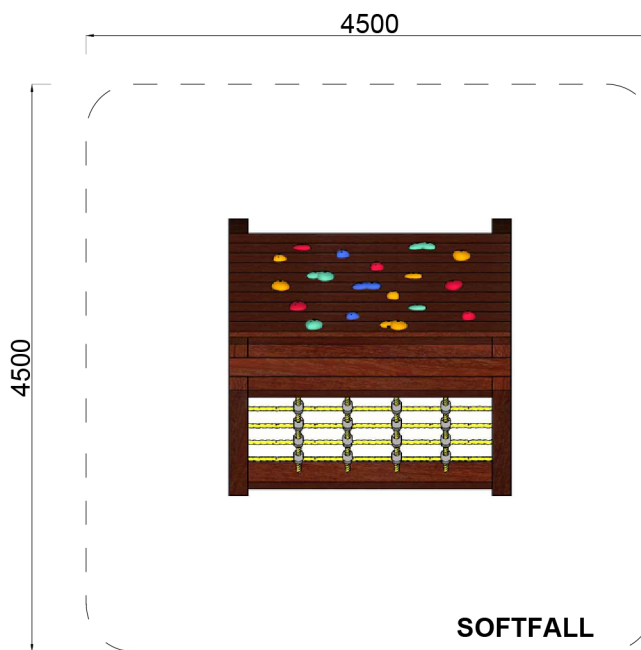

SCALE 1:50

SCALE 1:40

NATURE PLAYGROUNDS USE RECYCLED AND RECLAIMED NATURAL PRODUCTS FOR MOST OF OUR HANDCRAFTED PRODUCTS. THIS MAY RESULT IN VARIATION IN SIZE, TEXTURE, APPEARANCE ETC. NATURAL PLAYGROUNDS WILL NOT BE HELD RESPONSIBLE FOR NATURALLY OCCURRING VARIATIONS IN PRODUCTS. WRITTEN PERMISSION MUST BE OBTAINED FROM NATURE PLAYGROUNDS PTY LTD TO USE, DISTRIBUTE, COPY OR REPLICATE WHOLE OR PART OF THIS PRODUCT. ALL MEASUREMENTS ARE APPROXIMATE DUE TO VARYING SIZES OF NATURAL MATERIALS. PLEASE ADVISE OF SPECIFIC REQUIREMENTS TO BE ACCOMMODATED.

## STUART F

CATEGORY : CLIMBING

DIMENSION : 1500 x 1500mm

FALL HEIGHT : 1700mm (MAX)

SPACE RQD : 4500 x 4500mm

08 9374 0573

PO Box 3111 MIDLAND  
Western Australia 6056  
info@natureplaygrounds.com.au  
www.natureplaygrounds.com.au