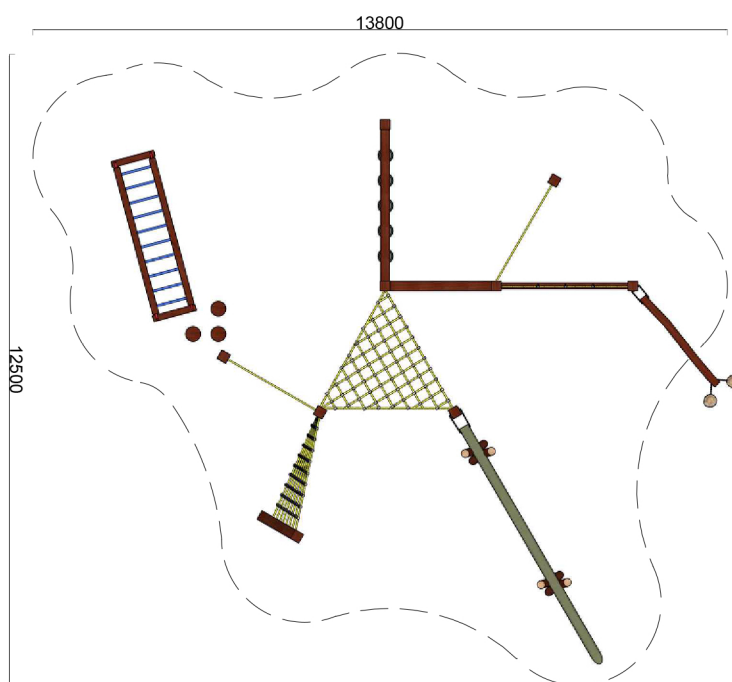

SCALE 1:100

SCALE 1:150

NATURE PLAYGROUNDS USE RECYCLED AND RECLAIMED NATURAL PRODUCTS FOR MOST OF OUR HANDCRAFTED PRODUCTS. THIS MAY RESULT IN VARIATION IN SIZE, TEXTURE, APPEARANCE ETC. NATURAL PLAYGROUNDS WILL NOT BE HELD RESPONSIBLE FOR NATURALLY OCCURRING VARIATIONS IN PRODUCTS. WRITTEN PERMISSION MUST BE OBTAINED FROM NATURE PLAYGROUNDS PTY LTD TO USE, DISTRIBUTE, COPY OR REPLICATE WHOLE OR PART OF THIS PRODUCT. ALL MEASUREMENTS ARE APPROXIMATE DUE TO VARYING SIZES OF NATURAL MATERIALS. PLEASE ADVISE OF SPECIFIC REQUIREMENTS TO BE ACCOMMODATED.

CORREA 2

CATEGORY : CLIMBING

DIMENSION : 10.6 x 8700mm

FALL HEIGHT : 2400mm (MAX)

SPACE RQD : 11.1 x 10.4m

08 9374 0573

PO Box 3111 MIDLAND
Western Australia 6056
info@natureplaygrounds.com.au
www.natureplaygrounds.com.au