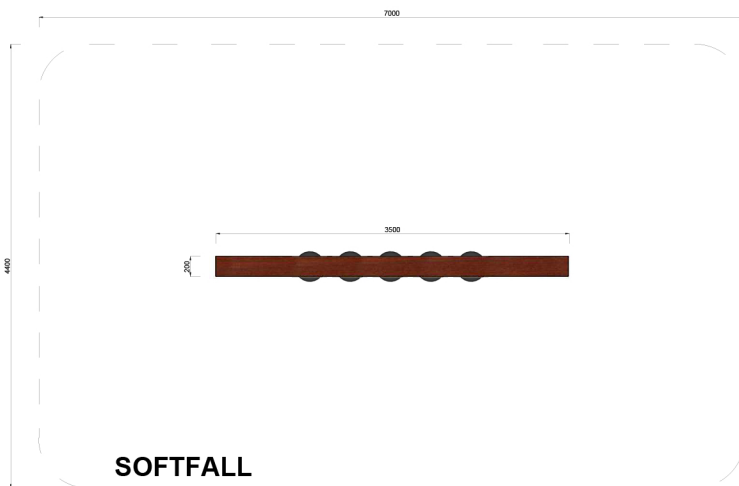

SCALE 1:50

SCALE 1:75

NATURE PLAYGROUNDS USE RECYCLED AND RECLAIMED NATURAL PRODUCTS FOR MOST OF OUR HANDCRAFTED PRODUCTS. THIS MAY RESULT IN VARIATION IN SIZE, TEXTURE, APPEARANCE ETC. NATURAL PLAYGROUNDS WILL NOT BE HELD RESPONSIBLE FOR NATURALLY OCCURRING VARIATIONS IN PRODUCTS. WRITTEN PERMISSION MUST BE OBTAINED FROM NATURE PLAYGROUNDS PTY LTD TO USE, DISTRIBUTE, COPY OR REPLICATE WHOLE OR PART OF THIS PRODUCT. ALL MEASUREMENTS ARE APPROXIMATE DUE TO VARYING SIZES OF NATURAL MATERIALS. PLEASE ADVISE OF SPECIFIC REQUIREMENTS TO BE ACCOMMODATED.

NPS-0004

MANTIS 5

CATEGORY : BALANCING

DIMENSION : 3500 x 200mm

FALL HEIGHT : 2300mm (MAX)

SPACE RQD : 7000 x 4400mm

08 9374 0573

PO Box 3111 MIDLAND
Western Australia 6056
info@natureplaygrounds.com.au
www.natureplaygrounds.com.au

1 OF 1

A4