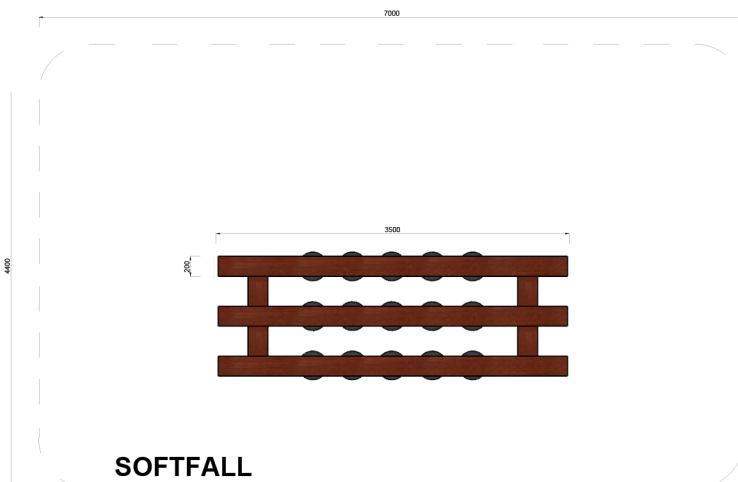

SCALE 1:50

SCALE 1:75

NATURE PLAYGROUNDS USE RECYCLED AND RECLAIMED NATURAL PRODUCTS FOR MOST OF OUR HANDCRAFTED PRODUCTS. THIS MAY RESULT IN VARIATION IN SIZE, TEXTURE, APPEARANCE ETC. NATURAL PLAYGROUNDS WILL NOT BE HELD RESPONSIBLE FOR NATURALLY OCCURRING VARIATIONS IN PRODUCTS. WRITTEN PERMISSION MUST BE OBTAINED FROM NATURE PLAYGROUNDS PTY LTD TO USE, DISTRIBUTE, COPY OR REPLICATE WHOLE OR PART OF THIS PRODUCT. ALL MEASUREMENTS ARE APPROXIMATE DUE TO VARYING SIZES OF NATURAL MATERIALS. PLEASE ADVISE OF SPECIFIC REQUIREMENTS TO BE ACCOMMODATED.

NPS-0005

MANTIS 15

CATEGORY : BALANCING

DIMENSION : 3500 x 200mm

FALL HEIGHT : 2300mm (MAX)

SPACE RQD : 7000 x 4400mm

08 9374 0573

PO Box 3111 MIDLAND
Western Australia 6056