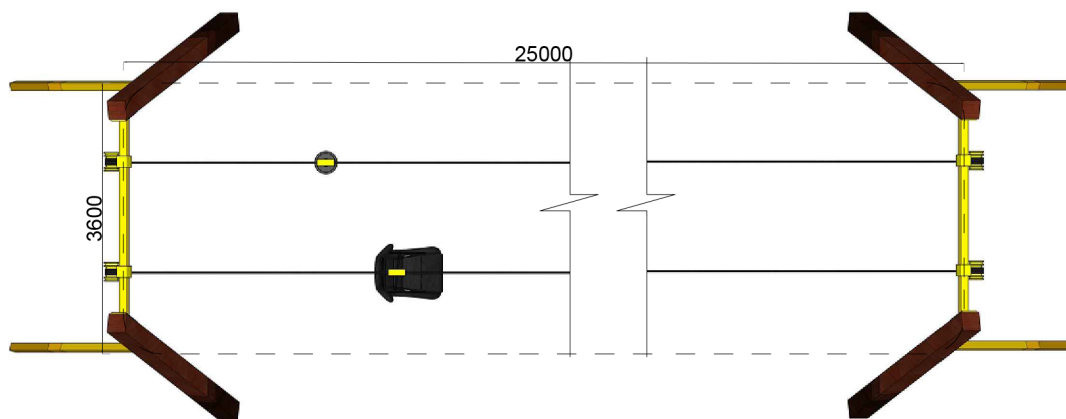

SCALE 1:100

NATURE PLAYGROUNDS USE RECYCLED AND RECLAIMED NATURAL PRODUCTS FOR MOST OF OUR HANDCRAFTED PRODUCTS. THIS MAY RESULT IN VARIATION IN SIZE, TEXTURE, APPEARANCE ETC. NATURAL PLAYGROUNDS WILL NOT BE HELD RESPONSIBLE FOR NATURALLY OCCURRING VARIATIONS IN PRODUCTS. WRITTEN PERMISSION MUST BE OBTAINED FROM NATURE PLAYGROUNDS PTY LTD TO USE, DISTRIBUTE, COPY OR REPLICATE WHOLE OR PART OF THIS PRODUCT. ALL MEASUREMENTS ARE APPROXIMATE DUE TO VARYING SIZES OF NATURAL MATERIALS. PLEASE ADVISE OF SPECIFIC REQUIREMENTS TO BE ACCOMMODATED.

NPS-0008

MINKE

CATEGORY : STRUCTURES

DIMENSION : 30m x 4.7m

FALL HEIGHT : VARIES

SPACE RQD : 30m x 4.7m

08 9374 0573

PO Box 3111 MIDLAND
Western Australia 6056
info@natureplaygrounds.com.au
www.natureplaygrounds.com.au