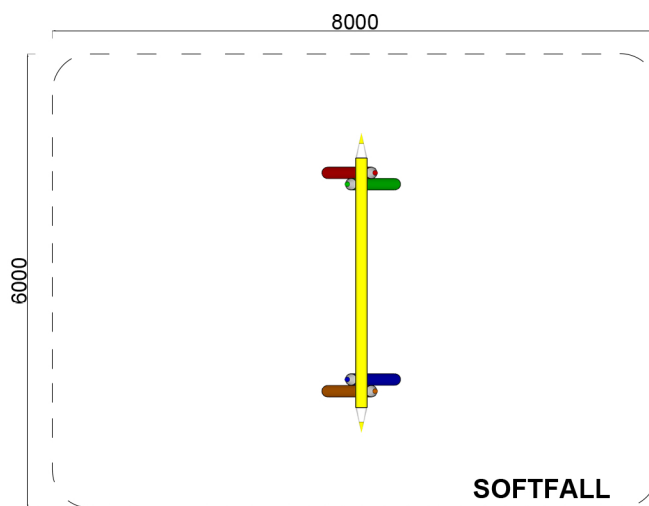

SCALE 1:100