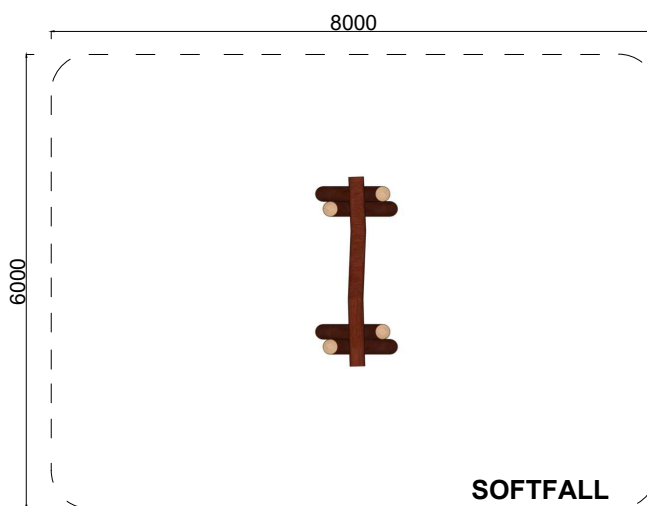

SCALE 1:50

SCALE 1:100

NATURE PLAYGROUNDS USE RECYCLED AND RECLAIMED NATURAL PRODUCTS FOR MOST OF OUR HANDCRAFTED PRODUCTS. THIS MAY RESULT IN VARIATION IN SIZE, TEXTURE, APPEARANCE ETC. NATURAL PLAYGROUNDS WILL NOT BE HELD RESPONSIBLE FOR NATURALLY OCCURRING VARIATIONS IN PRODUCTS. WRITTEN PERMISSION MUST BE OBTAINED FROM NATURE PLAYGROUNDS PTY LTD TO USE, DISTRIBUTE, COPY OR REPLICATE WHOLE OR PART OF THIS PRODUCT. ALL MEASUREMENTS ARE APPROXIMATE DUE TO VARYING SIZES OF NATURAL MATERIALS. PLEASE ADVISE OF SPECIFIC REQUIREMENTS TO BE ACCOMMODATED.

BIRDSVILLE

CATEGORY : SWINGS

DIMENSION : 3000 x 1100mm

FALL HEIGHT : 2400mm (MAX)

SPACE RQD : 8000 x 6000mm

08 9374 0573

PO Box 3111 MIDLAND
Western Australia 6056

info@natureplaygrounds.com.au
www.natureplaygrounds.com.au