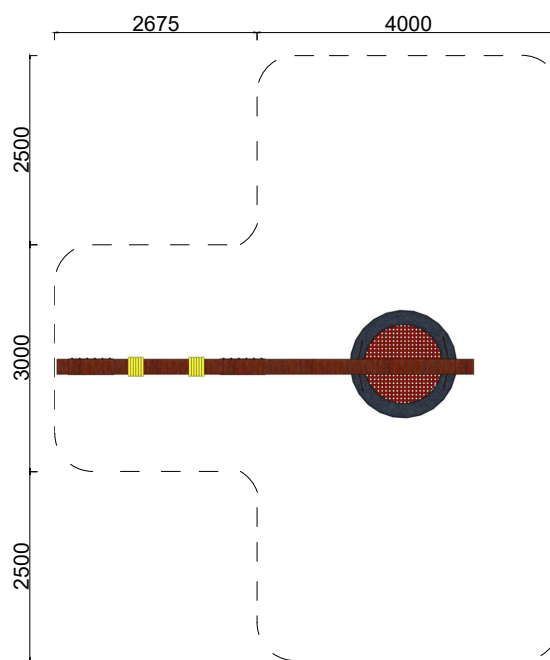

SCALE 1:60

SCALE 1:100

NATURE PLAYGROUNDS USE RECYCLED AND RECLAIMED NATURAL PRODUCTS FOR MOST OF OUR HANDCRAFTED PRODUCTS. THIS MAY RESULT IN VARIATION IN SIZE, TEXTURE, APPEARANCE ETC. NATURAL PLAYGROUNDS WILL NOT BE HELD RESPONSIBLE FOR NATURALLY OCCURRING VARIATIONS IN PRODUCTS. WRITTEN PERMISSION MUST BE OBTAINED FROM NATURE PLAYGROUNDS PTY LTD TO USE, DISTRIBUTE, COPY OR REPLICATE WHOLE OR PART OF THIS PRODUCT. ALL MEASUREMENTS ARE APPROXIMATE DUE TO VARYING SIZES OF NATURAL MATERIALS. PLEASE ADVISE OF SPECIFIC REQUIREMENTS TO BE ACCOMMODATED.

BROOME

CATEGORY : SWINGS

DIMENSION : 5500 x 1350mm

FALL HEIGHT : 2600mm (MAX)

SPACE RQD : 8000 x 6675mm

08 9374 0573

PO Box 3111 MIDLAND
Western Australia 6056

info@natureplaygrounds.com.au
www.natureplaygrounds.com.au